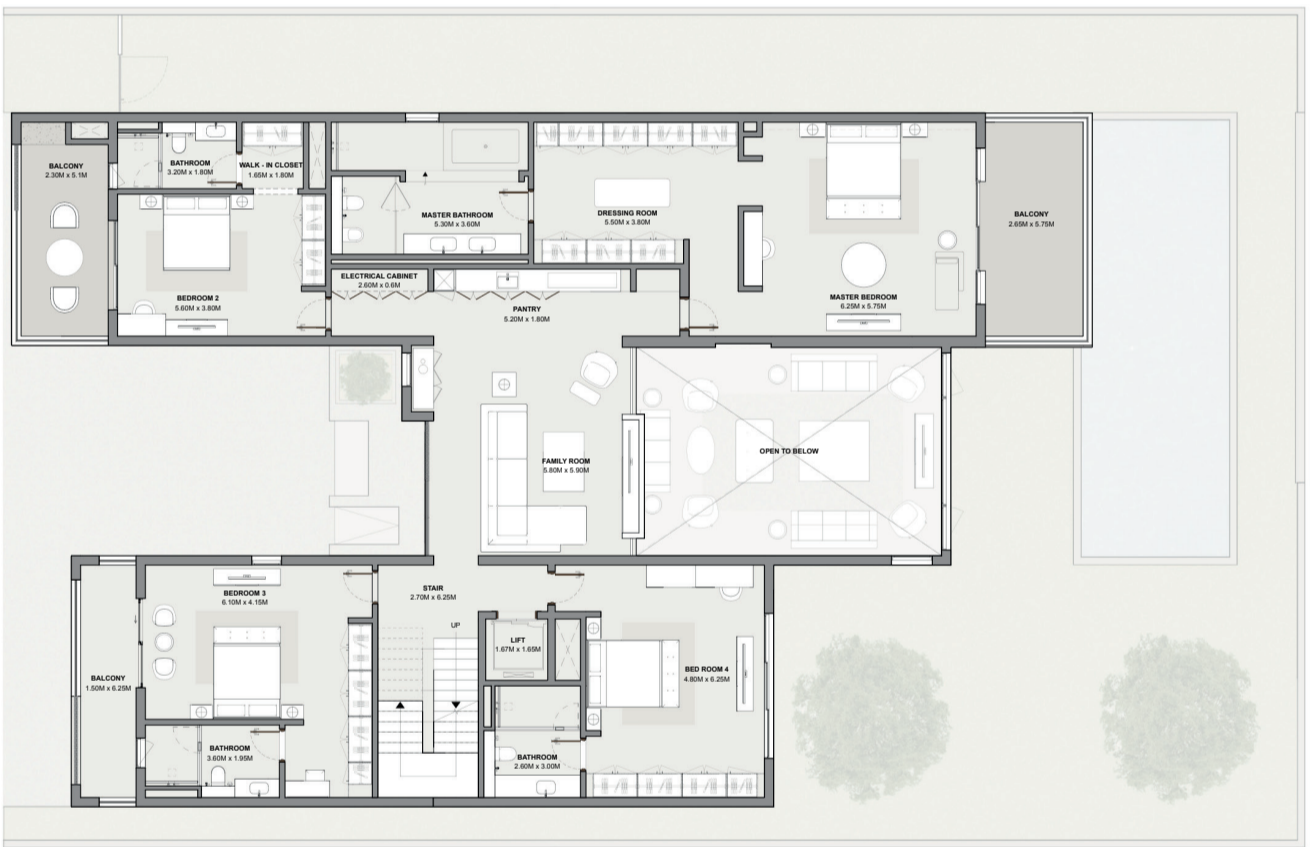

VILLA 5 BEDROOM | TYPE A

Saleable - 8,438.80 sq.ft.
783.99 sq.m.

GROUND FLOOR

FIRST FLOOR

TERRACE

VILLA 5 BEDROOM | TYPE B

Saleable - 8,490.79 sq.ft.
788.82 sq.m.

GROUND FLOOR

FIRST FLOOR

TERRACE

VILLA 5 BEDROOM | TYPE C

Saleable - 8,413.39 sq.ft.
781.63 sq.m.

GROUND FLOOR

FIRST FLOOR

SECOND FLOOR