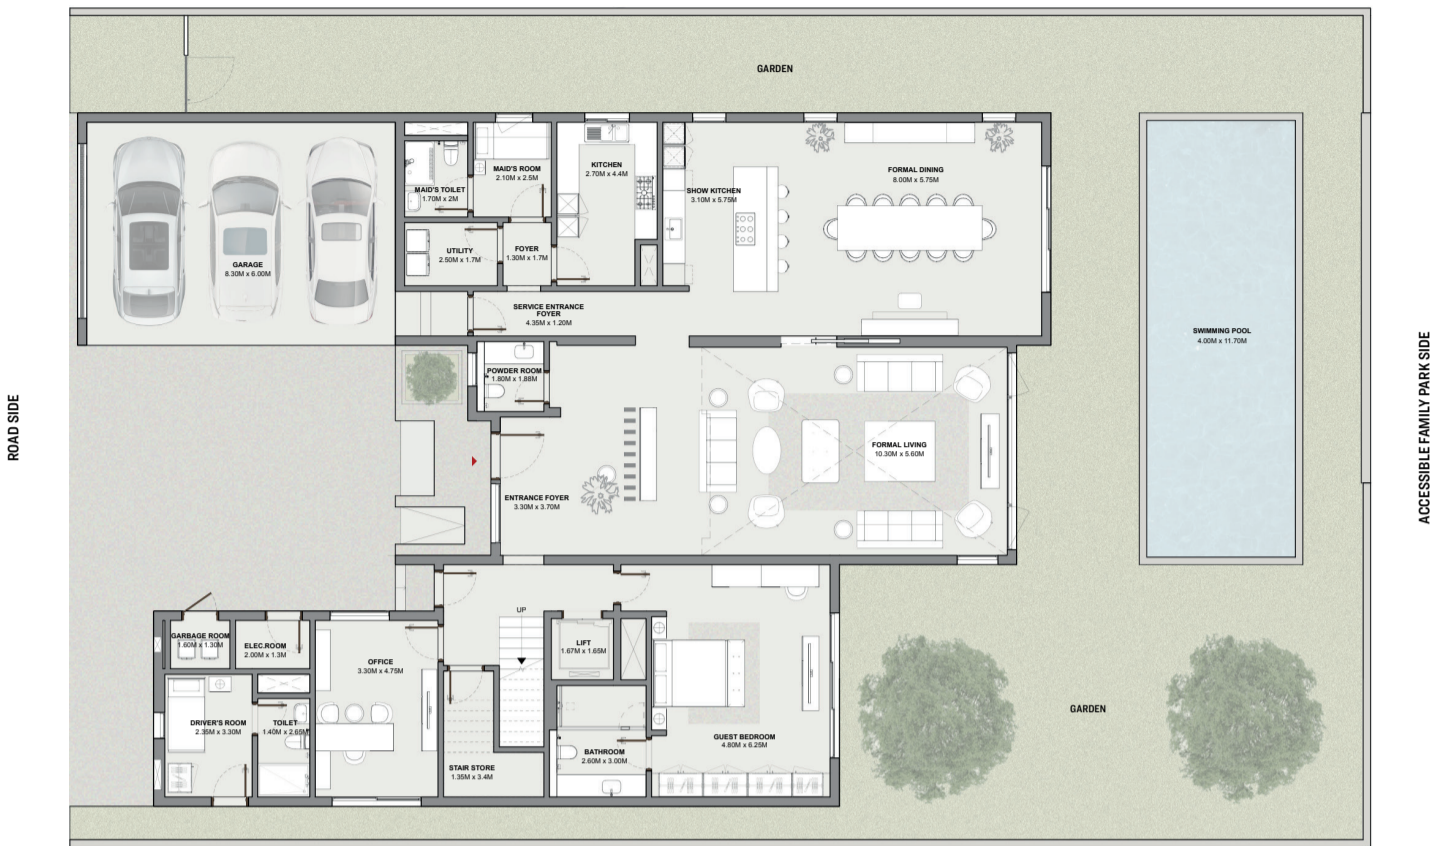

VILLA 5 BEDROOM | TYPE A

Saleable - 8,438.80 sq.ft.
783.99 sq.m.

GROUND FLOOR

FIRST FLOOR

TERRACE

VILLA 5 BEDROOM | TYPE B

Saleable - 8,490.79 sq.ft.
788.82 sq.m.

GROUND FLOOR

FIRST FLOOR

TERRACE

VILLA 5 BEDROOM | TYPE C

Saleable - 8,413.39 sq.ft.
781.63 sq.m.

GROUND FLOOR

FIRST FLOOR

SECOND FLOOR