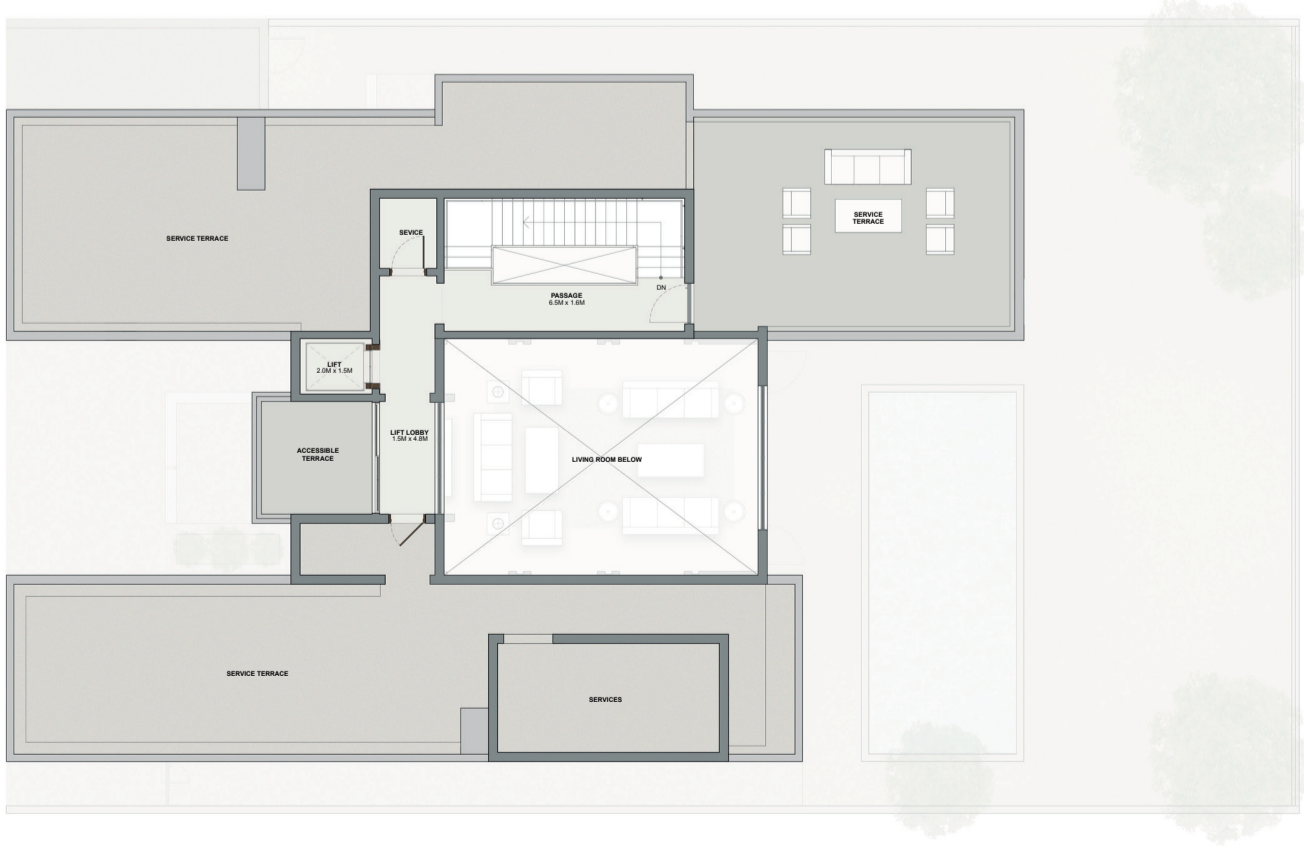

VILLA 5 BEDROOM | TYPE A

Saleable - 8,438.80 sq.ft.
783.99 sq.m.

GROUND FLOOR

FIRST FLOOR

TERRACE

VILLA 5 BEDROOM | TYPE B

Saleable - 8,490.79 sq.ft.
788.82 sq.m.

GROUND FLOOR

FIRST FLOOR

TERRACE

VILLA 5 BEDROOM | TYPE C

Saleable - 8,413.39 sq.ft.
781.63 sq.m.

GROUND FLOOR

FIRST FLOOR

SECOND FLOOR