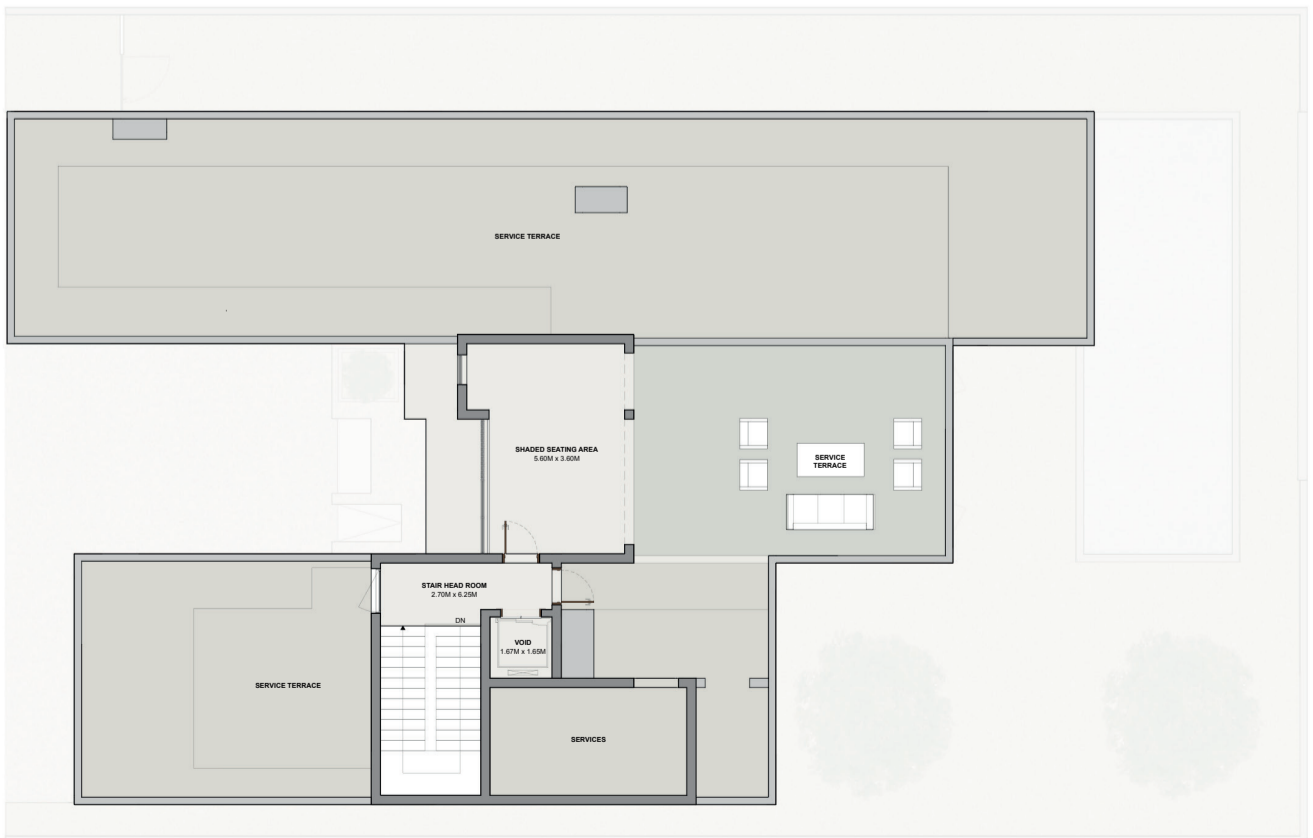

VILLA 5 BEDROOM | TYPE A

Saleable - 8,438.80 sq.ft.
783.99 sq.m.

GROUND FLOOR

FIRST FLOOR

TERRACE

VILLA 5 BEDROOM | TYPE B

Saleable - 8,490.79 sq.ft.
788.82 sq.m.

GROUND FLOOR

FIRST FLOOR

TERRACE

VILLA 5 BEDROOM | TYPE C

Saleable - 8,413.39 sq.ft.
781.63 sq.m.

GROUND FLOOR

FIRST FLOOR

SECOND FLOOR